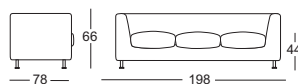

**214**

**4CUPD10**

Divano a 3 posti con piedini cilindrici  
*Modular sofa 3 seats with cylindrical feet*

**0,94**

**35,5**

**43**

**5,3**

**\$2,548**