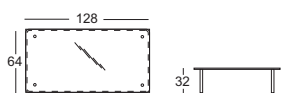

4CUT5

Tavolino in vetro satinato filo lucido cm
128x64xh.32 c/piedi in acciaio cromato a
norma UNI EN 12150-1
*Satin glass table, cm w. 128x d. 64xb.32
with gliders complying with the
UNI EN 12150-1 standards*

0,10

23

24,5

-

$ 661

Nuovo tavolino CUBE (vedi ristampa catalogo a pag. 7)

New table CUBE collection (see page 7 of new catalogue)

- cat. TP per tutte le pelli colorate - nero compreso
- cat. P solo P31, retro fianchi PVC nero
- cat. F retro fianchi PVC

- cat. TP for all coloured leathers – including black
- cat. P only P31, back and sides: black PVC
- cat. F back and sides: PVC