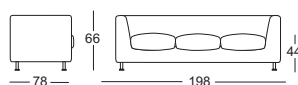

214

4CUPD11

Divano a 3 posti con piedini cilindrici.
Retro e fasce in PVC
*Modular sofa 3 seats with cylindrical feet.
Back and sides in PVC*

0,94

35,5

43

5,3

$3,004 $2,761