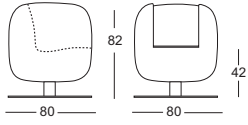

4BIGJIM02

Big Jim poltrona monoscocca in polietilene, base in acciaio verniciata epossidico alluminio, con alzata autoallineante cm 80x80xh.82
Big Jim single shell lounge chair, in polyethylene, epoxy painted steel base, return spring cm 80x80xb.82

0,56

50

56,5

\$1,560

BJ3

4BIGJIM04

Big Jim poltrona monoscocca in polietilene, base in acciaio verniciata epossidico alluminio, con alzata fissa cm 80x80xh.82
Big Jim single shell lounge chair, in polyethylene, epoxy painted steel base, with fixed column cm 80x80xb.82

0,56

54,5

61

\$1,338

BJ2

4BIGJIM06

Big Jim poltrona monoscocca in polietilene, base in acciaio inox, con alzata autoallineante cm 80x80xh.82
Big Jim single shell lounge chair, in polyethylene, polished inox steel base, with return spring cm 80x80xb.82