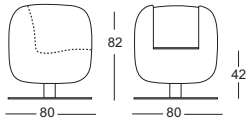

**COD.
ORDER COD.**

**CARATTERISTICHE
CHARACTERISTICS**

**VOL.
VOL.**
m³

**PESO
netto**
kg
net

**Kg.
lordo**
kg
gross

**Cons.tess.
Cons. Up.**
mt

**RIVESTIMENTI
UPHOLSTERY**
Cat. PE

BJ1

4BIGJIM02

Big Jim poltrona monoscocca in polietilene, base in acciaio verniciata epossidico alluminio, con alzata autoallineante cm 80x80xh.82
Big Jim single shell lounge chair, in polyethylene, epoxy painted steel base, return spring cm 80x80xb.82

0,56

50

56,5

\$1,560

BJ3

4BIGJIM04

Big Jim poltrona monoscocca in polietilene, base in acciaio verniciata epossidico alluminio, con alzata fissa cm 80x80xh.82
Big Jim single shell lounge chair, in polyethylene, epoxy painted steel base, with fixed column cm 80x80xb.82