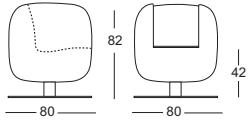

4BIGJIM02

Big Jim poltrona monoscocca in polietilene, base in acciaio verniciata epossidico alluminio, con alzata autoallineante cm 80x80xh.82
Big Jim single shell lounge chair, in polyethylene, epoxy painted steel base, return spring cm 80x80xb.82

0,56

50

56,5

\$1,560

BJ3

4BIGJIM04

Big Jim poltrona monoscocca in polietilene, base in acciaio verniciata epossidico alluminio, con alzata fissa cm 80x80xh.82
Big Jim single shell lounge chair, in polyethylene, epoxy painted steel base, with fixed column cm 80x80xb.82

0,56

54,5

61

\$1,338

BJ2

4BIGJIM06

Big Jim poltrona monoscocca in polietilene, base in acciaio inox, con alzata autoallineante cm 80x80xh.82
Big Jim single shell lounge chair, in polyethylene, polished inox steel base, with return spring cm 80x80xb.82

0,56

59

65,5

\$1,854

BJ4

4BIGJIM08

Big Jim poltrona monoscocca in polietilene, base in acciaio inox, con alzata fissa cm 80x80xh.82
Big Jim single shell lounge chair, in polyethylene, polished inox steel base, with fixed column cm 80x80xb.82