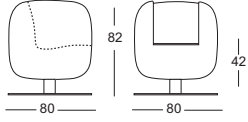

4BIGJIM02

Big Jim poltrona monoscocca in polietilene, base in acciaio verniciata epossidico alluminio, con alzata autoallineante cm 80x80xh.82
Big Jim single shell lounge chair, in polyethylene, epoxy painted steel base, return spring cm 80x80xb.82

0,56

50

56,5

\$1,560

BJ3

4BIGJIM04

Big Jim poltrona monoscocca in polietilene, base in acciaio verniciata epossidico alluminio, con alzata fissa cm 80x80xh.82
Big Jim single shell lounge chair, in polyethylene, epoxy painted steel base, with fixed column cm 80x80xb.82

0,56

54,5

61

\$1,338

BJ2

4BIGJIM06

Big Jim poltrona monoscocca in polietilene, base in acciaio inox, con alzata autoallineante cm 80x80xh.82
Big Jim single shell lounge chair, in polyethylene, polished inox steel base, with return spring cm 80x80xb.82

0,56

59

65,5

\$1,854

BJ4

4BIGJIM08

Big Jim poltrona monoscocca in polietilene, base in acciaio inox, con alzata fissa cm 80x80xh.82
Big Jim single shell lounge chair, in polyethylene, polished inox steel base, with fixed column cm 80x80xb.82