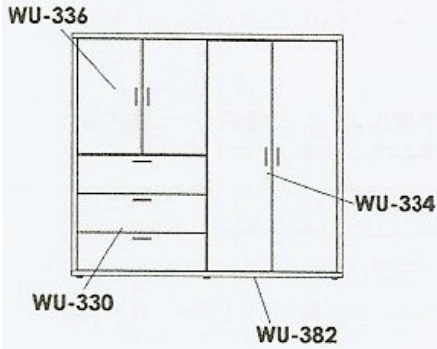

WU-331 US \$ 1,755

Filing chest
80 x 47 x 72
31-1/2" x 18-1/2" x 28-1/3"

WU-332 US \$ 618

Basic chest
80 x 47 x 72
31-1/2" x 18-1/2" x 28-1/3"

WU-333 US \$ 835

Basic chest
80 x 47 x 106
31-1/2" x 18-1/2" x 41-3/4"

WU-334 US \$ 1,053

Basic chest
80 x 47 x 143
31-1/2" x 18-1/2" x 56-1/3"

WU-335 US \$ 1,305

Basic chest
80 x 47 x 178
31-1/2" x 18-1/2" x 70"

Example

WU-339 US \$ 1,560

Glass cabinet
80 x 47 x 178
31-1/2" x 18-1/2" x 70"

WU-338 US \$ 1,305

Glass cabinet
80 x 47 x 143
31-1/2" x 18-1/2" x 56-1/3"

WU-336 US \$ 1,088

Glass cabinet
80 x 47 x 106
31-1/2" x 18-1/2" x 41-3/4"

WU-336 US \$ 835

Glass cabinet
80 x 47 x 72
31-1/2" x 18-1/2" x 28-1/3"