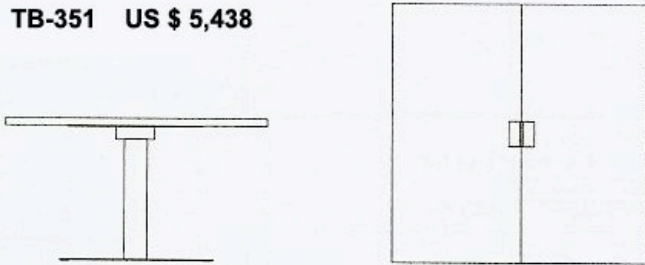

wheels hight 7cm | 2-3/4" (price/4 pieces)

Available finishes: American Walnut veneer & Oak White veneer or Lacquer White

CONFERENCE TABLE

TB-350 US \$ 3,842

120 x 120 x 75 | 47-1/4" x 47-1/4" x 29-1/2"

TB-351 US \$ 5,438

140 x 140 x 75 | 55-1/8" x 55-1/8" x 29-1/2"

TB-352 US \$ 5,800

160 x 160 x 75 | 63" x 63" x 29-1/2"

TB-353 US \$ 7,540

120 x 240 x 75 | 47-1/4" x 94-1/2" x 29-1/2"

Available finishes: American Walnut veneer & Oak White veneer or Lacquer White
Combinations between the finishes are possible