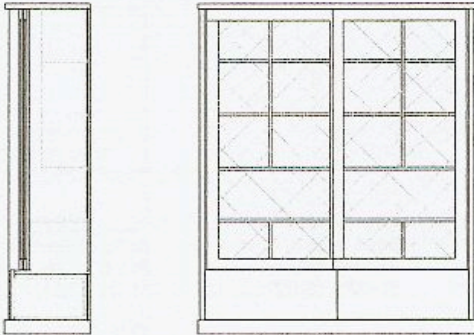

Available finishes: American Walnut veneer & Oak White veneer

LIBRARY incl. Halogene Interior Lighting

LI-312 US $ 9,425

182 x 55 x 220 | 71-3/5" x 21-1/2" x 86-7/8"