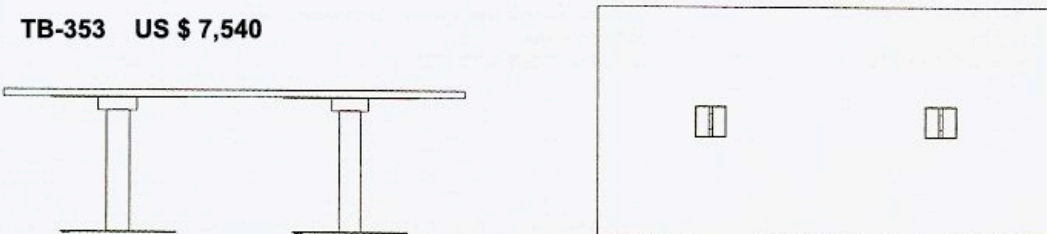

120 x 240 x 75 | 47-1/4" x 94-1/2" x 29-1/2"