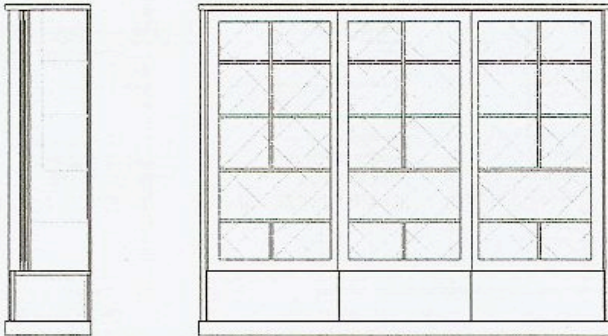

Available finishes: American Walnut veneer & Oak White veneer

LIBRARY incl. Halogene Interior Lighting

LI-312 US \$ 9,425

182 x 55 x 220 | 71-3/5" x 21-1/2" x 86-7/8"

LI-313 US \$ 13,050

270 x 55 x 220 | 106-1/3" x 21-1/2" x 86-7/8"