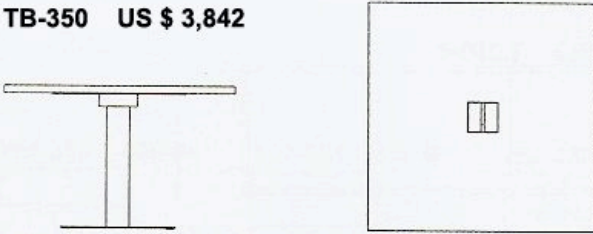

Available finishes: American Walnut veneer & Oak White veneer or Lacquer White

CONFERENCE TABLE

TB-350 US $ 3,842

120 x 120 x 75 | 47-1/4" x 47-1/4" x 29-1/2"

TB-351 US $ 5,438