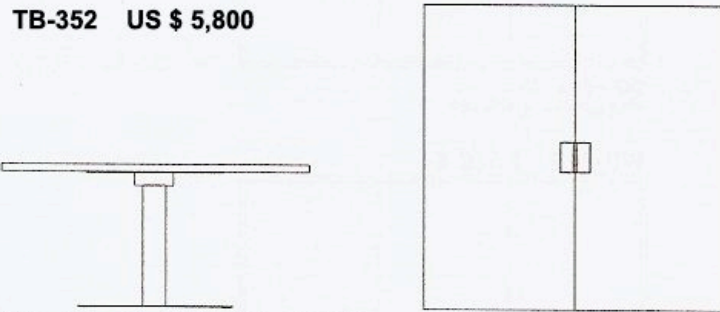

160 x 160 x 75 | 63" x 63" x 29-1/2"

TB-353 US $ 7,540